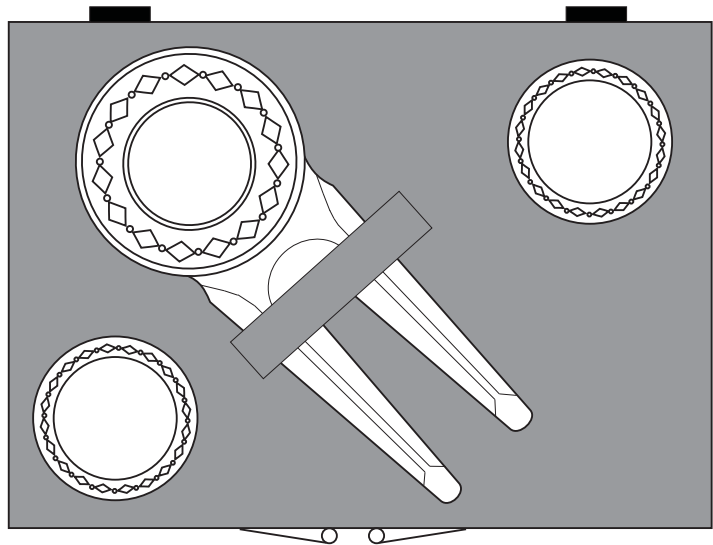

HB3 CLASSIC OR CHAMPIONSHIP HINGE BOX

F.A.O.

DATE:

METAL ITEMS COLOUR:

INSERT COLOUR:

PANTONE REFERENCES:

LOGO:

NOTES: